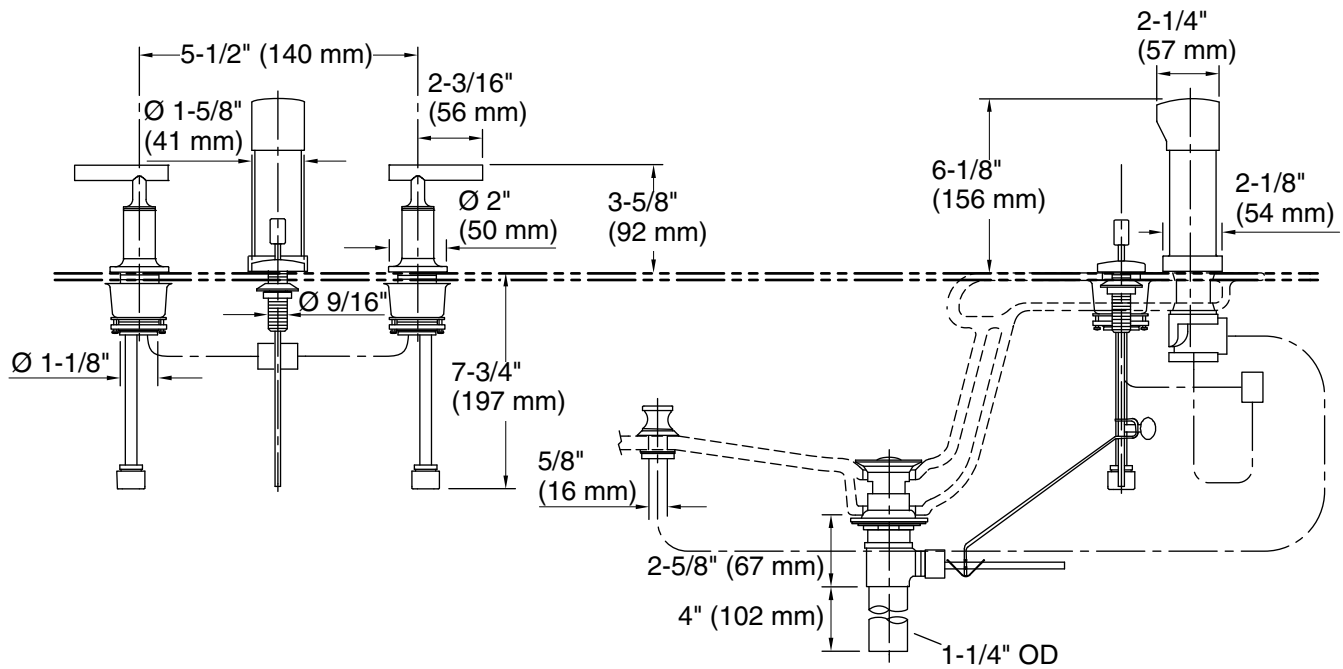

Material

- Metal construction.
- Brass valve bodies.

Recommended Products/Accessories

- K-23726 Drain treatment
- K-23723 Faucet cleaner

Codes/Standards

ASME A112.18.1/CSA B125.1

KOHLER® Faucet Lifetime Limited Warranty

Technical Information

All product dimensions are nominal.

Notes

Install this product according to the installation instructions.